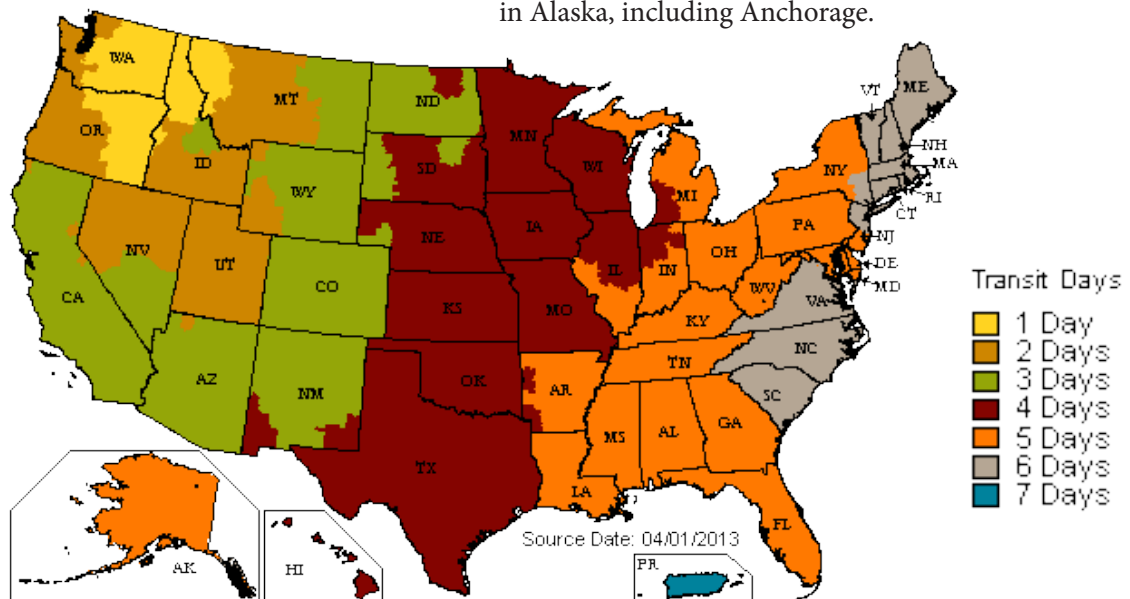

Includes a tracking number\*.

Delivered to all 50 states and Puerto Rico, with some limitations in Alaska and Hawaii.

## UPS Next Day Air Early A.M.

Guaranteed early morning delivery for your time-critical shipments.

Next business day delivery by 8:00 a.m. to major cities in the 48 contiguous states. Delivery by 8:30 or 9:00 a.m. to most other U.S. cities, including Anchorage, Alaska.

Delivery by 10:00 a.m. to additional locations.

Ideal when your shipment must be there for the start of the business day. Priority handling every step of the way for added peace of mind.

Includes a tracking number\*.

Delivered to the 48 contiguous states and limited addresses in Alaska, including Anchorage.

\* Tracking numbers will be provided upon request only.

† Order must be placed by 12:00pm (Pacific Time) to ensure overnight delivery.